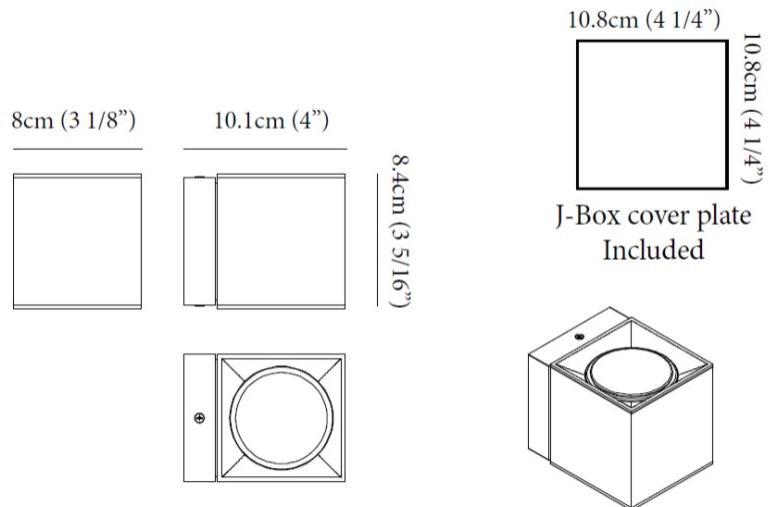

DAU SINGLE COVERED SURFACE

D93081-

base number _____
Finish _____
Options _____

1. To build a product code in our configurator select the specify button on the base model # product page
2. To build a manual product code on this datasheet choose from the options listed below in blue font and add the suffix to the base model #

GENERAL

Series: Dau _____
Subseries: Dau Single Covered _____
Brand: Milan _____
Division: Design _____
Mounting Type: Surface _____
Mounting Location: Wall _____
Subcategory: Downlight _____

PHYSICAL

Shape: Cube _____
Length (mm): 80 _____
Length (in): 3 1/8 _____
Height (mm): 84 _____
Depth (mm): 101 _____
Height (in): 3 1/3 _____
Depth (in): 4 _____
Extension (mm): 101 _____
Extension (in): 4 _____
Light Distribution: Direct _____
Weight (kg): 0.82 _____
Weight (lbs): 1.81 _____
Fixture Finish: BAL / MWL / BSL _____
Fixture Material: Extruded Aluminum _____

ELECTRICAL

Number of Lamps: 1 _____
Lamp Type: LED Retrofit _____
Lamp Shape: MR16 _____
Bulb Included: Bulb Not Included _____
Max. Wattage Per Lamp (W): 4 _____
Lamp Base: GU10 _____
Input Voltage (V): 120Vac Direct Line _____

LED

OPTICAL

RATINGS AND CERTIFICATIONS

Certified By: Certified for North American Standards _____
IP rating: IP20 _____